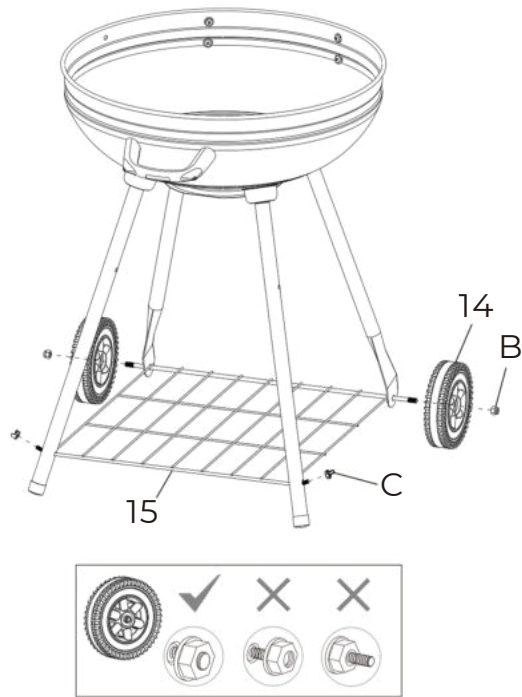

Assembly Instruction

Kettle grill Ø 57cm with castors incl. gloves H4H409

Assembly Instruction

Kettle grill Ø 57cm with castors incl. gloves H4H409

Assembly Instruction

Kettle grill Ø 57cm with castors incl. gloves H4H409

1		x2
2		x1
3		x1
4		x1
5		x1
6		x1
7		x1
8		x1
9		x1
10		x1
11		x1
12		x2
13		x2
14		x2
15		x1
16		x1
17		x4

18		x1
19		x2
20		x1
21		x1

A	M5x10 	x2
B	M8 	x2
C	M6 	x6
D	M5 	x2
E	Ø6x16 	x12
F	Ø5x12 	x2
G	Ø5 	x1
H	Ø6x18 	x12
I	Ø6x40 	x2
J	Ø1.4x30 	x2
K	M6x16 	x8
L	M6 	x8

Assembly Instruction

Kettle grill Ø 57cm with castors incl. gloves H4H409

Assembly Instruction

Kettle grill Ø 57cm with castors incl. gloves H4H409

5

6

7

8