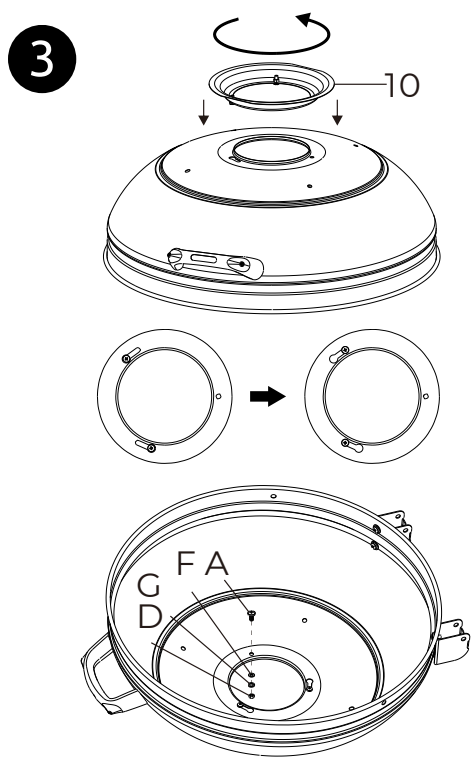

Montageanleitung

Kugelgrill Ø 57cm mit Rollen inkl. Handschuhe H4H409

Montageanleitung

Kugelgrill Ø 57cm mit Rollen inkl. Handschuhe H4H409

5

6

7

8

Assembly Instruction

Kettle grill Ø 57cm with castors incl. gloves H4H409

Assembly Instruction

Kettle grill Ø 57cm with castors incl. gloves H4H409

Assembly Instruction

Kettle grill Ø 57cm with castors incl. gloves H4H409

1		x2
2		x1
3		x1
4		x1
5		x1
6		x1
7		x1
8		x1
9		x1
10		x1
11		x1
12		x2
13		x2
14		x2
15		x1
16		x1
17		x4

18		x1
19		x2
20		x1
21		x1

A	M5x10 	x2
B	M8 	x2
C	M6 	x6
D	M5 	x2
E	Ø6x16 	x12
F	Ø5x12 	x2
G	Ø5 	x1
H	Ø6x18 	x12
I	Ø6x40 	x2
J	Ø1.4x30 	x2
K	M6x16 	x8
L	M6 	x8

Assembly Instruction

Kettle grill Ø 57cm with castors incl. gloves H4H409

Assembly Instruction

Kettle grill Ø 57cm with castors incl. gloves H4H409

5

6

7

8