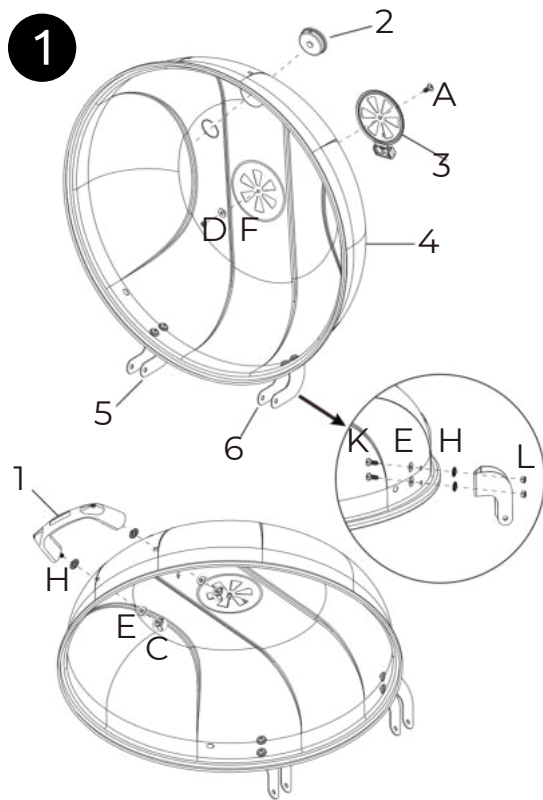

Montageanleitung

Kugelgrill Ø 57cm mit Rollen inkl. Handschuhe H4H409

Montageanleitung

Kugelgrill Ø 57cm mit Rollen inkl. Handschuhe H4H409

5

6

7

8

Assembly Instruction

Kettle grill Ø 57cm with castors incl. gloves H4H409

Assembly Instruction

Kettle grill Ø 57cm with castors incl. gloves H4H409

Assembly Instruction

Kettle grill Ø 57cm with castors incl. gloves H4H409

1		x2
2		x1
3		x1
4		x1
5		x1
6		x1
7		x1
8		x1
9		x1
10		x1
11		x1
12		x2
13		x2
14		x2
15		x1
16		x1
17		x4

18		x1
19		x2
20		x1
21		x1

A	M5x10 	x2
B	M8 	x2
C	M6 	x6
D	M5 	x2
E	Ø6x16 	x12
F	Ø5x12 	x2
G	Ø5 	x1
H	Ø6x18 	x12
I	Ø6x40 	x2
J	Ø1.4x30 	x2
K	M6x16 	x8
L	M6 	x8

Assembly Instruction

Kettle grill Ø 57cm with castors incl. gloves H4H409

Assembly Instruction

Kettle grill Ø 57cm with castors incl. gloves H4H409

5

6

7

8