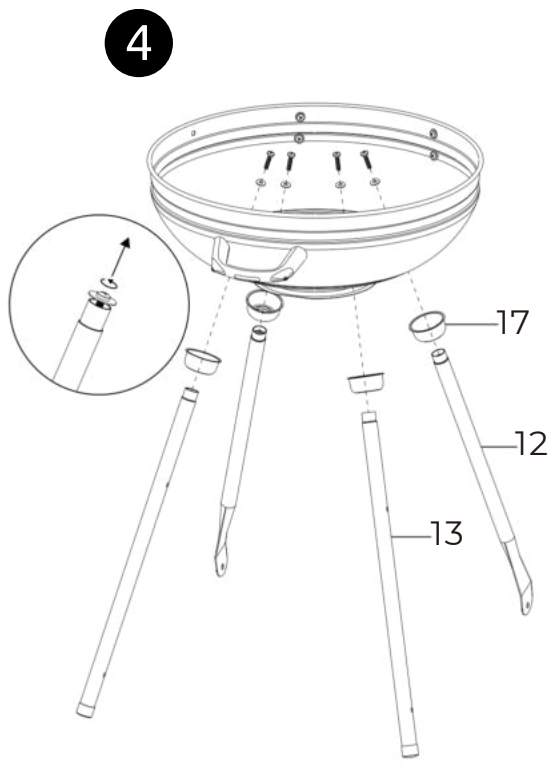

Montageanleitung

Kugelgrill Ø 57cm mit Rollen inkl. Handschuhe H4H409

Montageanleitung

Kugelgrill Ø 57cm mit Rollen inkl. Handschuhe H4H409

5

6

7

8

Assembly Instruction

Kettle grill Ø 57cm with castors incl. gloves H4H409

Assembly Instruction

Kettle grill Ø 57cm with castors incl. gloves H4H409

Assembly Instruction

Kettle grill Ø 57cm with castors incl. gloves H4H409

1		x2
2		x1
3		x1
4		x1
5		x1
6		x1
7		x1
8		x1
9		x1
10		x1
11		x1
12		x2
13		x2
14		x2
15		x1
16		x1
17		x4

18		x1
19		x2
20		x1
21		x1

A	M5x10 	x2
B	M8 	x2
C	M6 	x6
D	M5 	x2
E	Ø6x16 	x12
F	Ø5x12 	x2
G	Ø5 	x1
H	Ø6x18 	x12
I	Ø6x40 	x2
J	Ø1.4x30 	x2
K	M6x16 	x8
L	M6 	x8

Assembly Instruction

Kettle grill Ø 57cm with castors incl. gloves H4H409

Assembly Instruction

Kettle grill Ø 57cm with castors incl. gloves H4H409

5

6

7

8