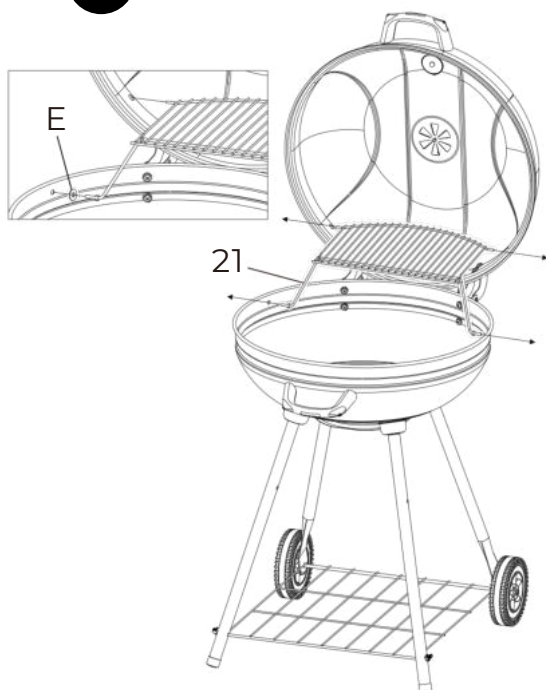

Montageanleitung

Kugelgrill Ø 57cm mit Rollen inkl. Handschuhe H4H409

Montageanleitung

Kugelgrill Ø 57cm mit Rollen inkl. Handschuhe H4H409

5

6

7

8

Assembly Instruction

Kettle grill Ø 57cm with castors incl. gloves H4H409

Assembly Instruction

Kettle grill Ø 57cm with castors incl. gloves H4H409

Assembly Instruction

Kettle grill Ø 57cm with castors incl. gloves H4H409

Assembly Instruction

Kettle grill Ø 57cm with castors incl. gloves H4H409

Assembly Instruction

Kettle grill Ø 57cm with castors incl. gloves H4H409

5

6

7

8