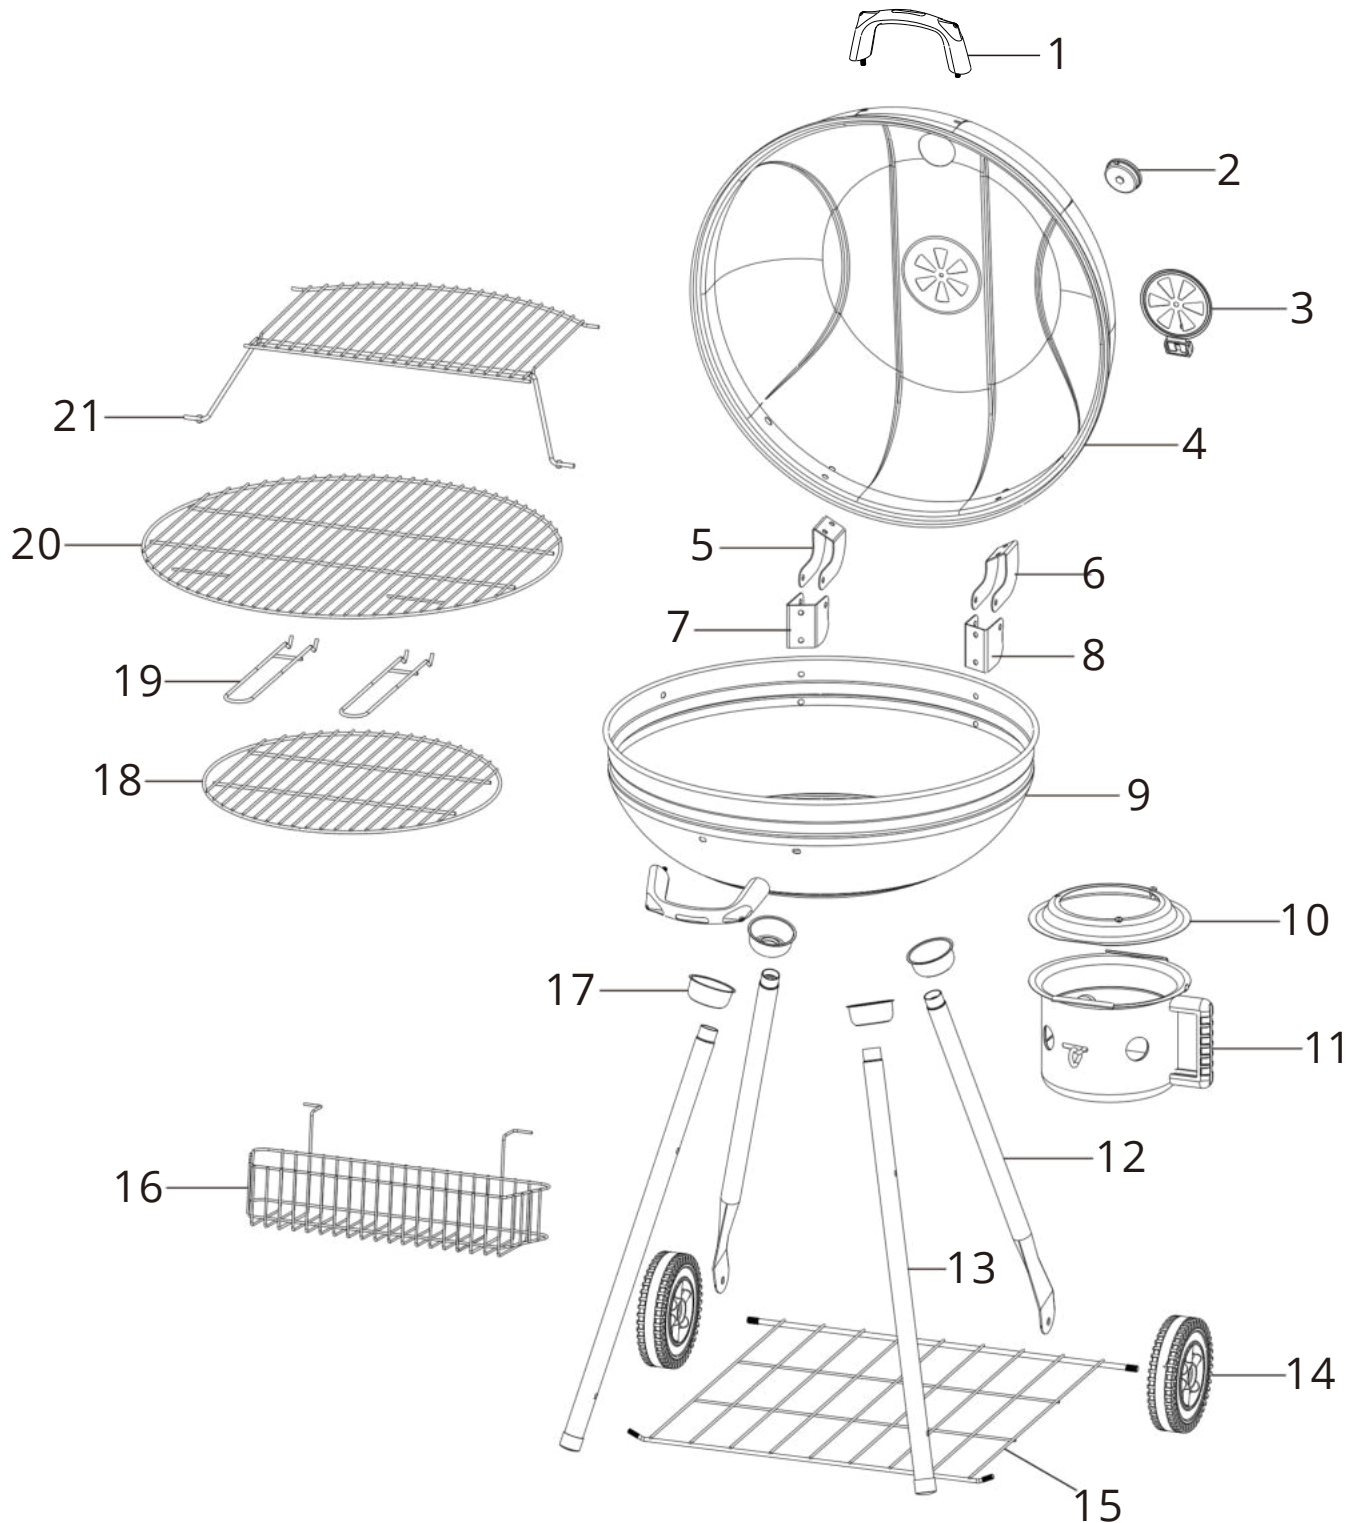

Montageanleitung

Kugelgrill Ø 57cm mit Rollen inkl. Handschuhe H4H409

Montageanleitung

Kugelgrill Ø 57cm mit Rollen inkl. Handschuhe H4H409

5

6

7

8

Assembly Instruction

Kettle grill Ø 57cm with castors incl. gloves H4H409

Assembly Instruction

Kettle grill Ø 57cm with castors incl. gloves H4H409

Assembly Instruction

Kettle grill Ø 57cm with castors incl. gloves H4H409

1		x2
2		x1
3		x1
4		x1
5		x1
6		x1
7		x1
8		x1
9		x1
10		x1
11		x1
12		x2
13		x2
14		x2
15		x1
16		x1
17		x4

18		x1
19		x2
20		x1
21		x1

A	M5x10 	x2
B	M8 	x2
C	M6 	x6
D	M5 	x2
E	Ø6x16 	x12
F	Ø5x12 	x2
G	Ø5 	x1
H	Ø6x18 	x12
I	Ø6x40 	x2
J	Ø1.4x30 	x2
K	M6x16 	x8
L	M6 	x8

Assembly Instruction

Kettle grill Ø 57cm with castors incl. gloves H4H409

Assembly Instruction

Kettle grill Ø 57cm with castors incl. gloves H4H409

5

6

7

8