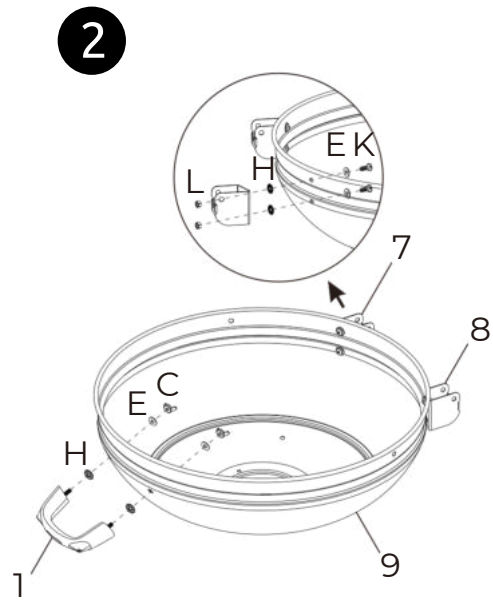

Montageanleitung

Kugelgrill Ø 57cm mit Rollen inkl. Handschuhe H4H409

Montageanleitung

Kugelgrill Ø 57cm mit Rollen inkl. Handschuhe H4H409

5

6

7

8

Assembly Instruction

Kettle grill Ø 57cm with castors incl. gloves H4H409

Assembly Instruction

Kettle grill Ø 57cm with castors incl. gloves H4H409

Assembly Instruction

Kettle grill Ø 57cm with castors incl. gloves H4H409

1		x2
2		x1
3		x1
4		x1
5		x1
6		x1
7		x1
8		x1
9		x1
10		x1
11		x1
12		x2
13		x2
14		x2
15		x1
16		x1
17		x4

18		x1
19		x2
20		x1
21		x1

A	M5x10 	x2
B	M8 	x2
C	M6 	x6
D	M5 	x2
E	Ø6x16 	x12
F	Ø5x12 	x2
G	Ø5 	x1
H	Ø6x18 	x12
I	Ø6x40 	x2
J	Ø1.4x30 	x2
K	M6x16 	x8
L	M6 	x8

Assembly Instruction

Kettle grill Ø 57cm with castors incl. gloves H4H409

Assembly Instruction

Kettle grill Ø 57cm with castors incl. gloves H4H409

5

6

7

8