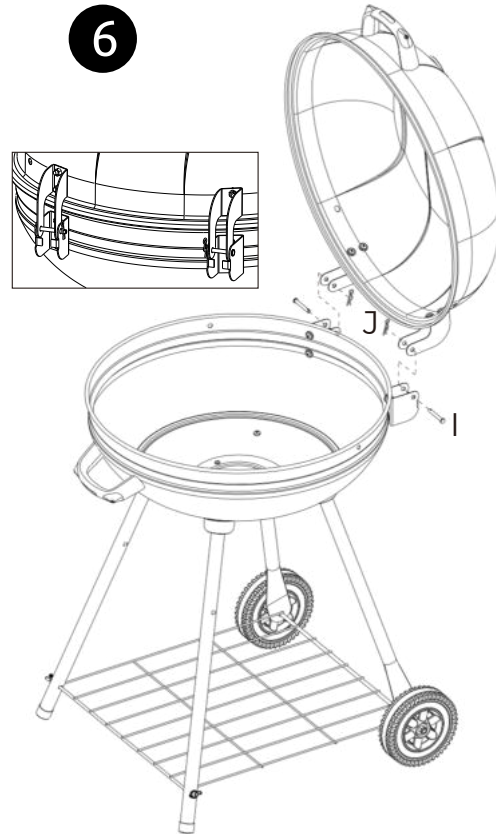

Montageanleitung

Kugelgrill Ø 57cm mit Rollen inkl. Handschuhe H4H409

Montageanleitung

Kugelgrill Ø 57cm mit Rollen inkl. Handschuhe H4H409

5

6

7

8

Assembly Instruction

Kettle grill Ø 57cm with castors incl. gloves H4H409

Assembly Instruction

Kettle grill Ø 57cm with castors incl. gloves H4H409

Assembly Instruction

Kettle grill Ø 57cm with castors incl. gloves H4H409

1		x2
2		x1
3		x1
4		x1
5		x1
6		x1
7		x1
8		x1
9		x1
10		x1
11		x1
12		x2
13		x2
14		x2
15		x1
16		x1
17		x4

18		x1
19		x2
20		x1
21		x1

A	M5x10 	x2
B	M8 	x2
C	M6 	x6
D	M5 	x2
E	Ø6x16 	x12
F	Ø5x12 	x2
G	Ø5 	x1
H	Ø6x18 	x12
I	Ø6x40 	x2
J	Ø1.4x30 	x2
K	M6x16 	x8
L	M6 	x8

Assembly Instruction

Kettle grill Ø 57cm with castors incl. gloves H4H409

Assembly Instruction

Kettle grill Ø 57cm with castors incl. gloves H4H409

5

6

7

8