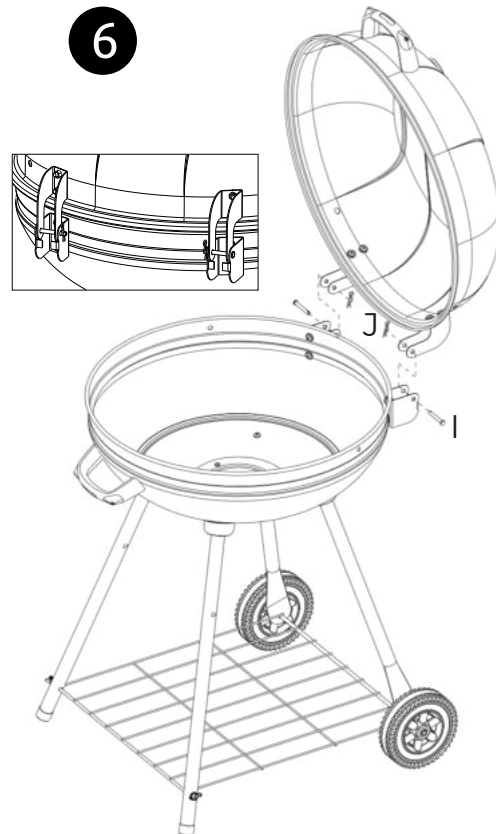

Montageanleitung

Kugelgrill Ø 57cm mit Rollen inkl. Handschuhe H4H409

Montageanleitung

Kugelgrill Ø 57cm mit Rollen inkl. Handschuhe H4H409

5

6

7

8

Assembly Instruction

Kettle grill Ø 57cm with castors incl. gloves H4H409

Assembly Instruction

Kettle grill Ø 57cm with castors incl. gloves H4H409

Assembly Instruction

Kettle grill Ø 57cm with castors incl. gloves H4H409

1		x2
2		x1
3		x1
4		x1
5		x1
6		x1
7		x1
8		x1
9		x1
10		x1
11		x1
12		x2
13		x2
14		x2
15		x1
16		x1
17		x4

18		x1
19		x2
20		x1
21		x1

A	M5x10 	x2
B	M8 	x2
C	M6 	x6
D	M5 	x2
E	Ø6x16 	x12
F	Ø5x12 	x2
G	Ø5 	x1
H	Ø6x18 	x12
I	Ø6x40 	x2
J	Ø1.4x30 	x2
K	M6x16 	x8
L	M6 	x8

Assembly Instruction

Kettle grill Ø 57cm with castors incl. gloves H4H409

Assembly Instruction

Kettle grill Ø 57cm with castors incl. gloves H4H409

5

6

7

8