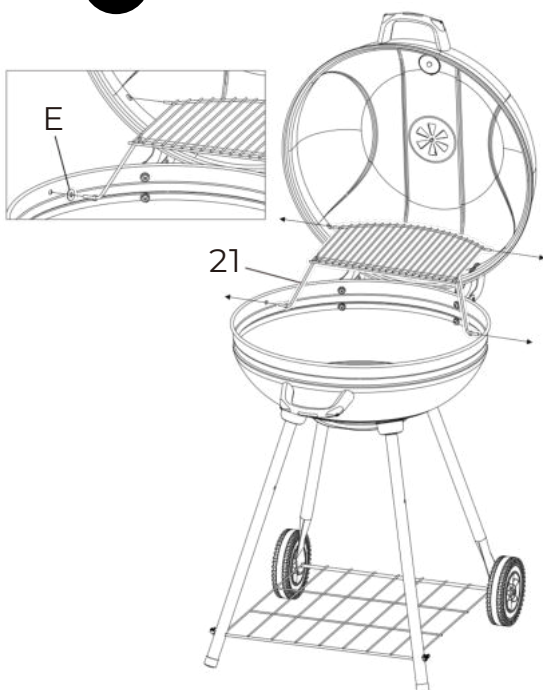

Montageanleitung

Kugelgrill Ø 57cm mit Rollen inkl. Handschuhe H4H409

Montageanleitung

Kugelgrill Ø 57cm mit Rollen inkl. Handschuhe H4H409

5

6

7

8

Assembly Instruction

Kettle grill Ø 57cm with castors incl. gloves H4H409

Assembly Instruction

Kettle grill Ø 57cm with castors incl. gloves H4H409

Assembly Instruction

Kettle grill Ø 57cm with castors incl. gloves H4H409

1		x2
2		x1
3		x1
4		x1
5		x1
6		x1
7		x1
8		x1
9		x1
10		x1
11		x1
12		x2
13		x2
14		x2
15		x1
16		x1
17		x4

18		x1
19		x2
20		x1
21		x1

A	M5x10 	x2
B	M8 	x2
C	M6 	x6
D	M5 	x2
E	Ø6x16 	x12
F	Ø5x12 	x2
G	Ø5 	x1
H	Ø6x18 	x12
I	Ø6x40 	x2
J	Ø1.4x30 	x2
K	M6x16 	x8
L	M6 	x8

Assembly Instruction

Kettle grill Ø 57cm with castors incl. gloves H4H409

Assembly Instruction

Kettle grill Ø 57cm with castors incl. gloves H4H409

5

6

7

8